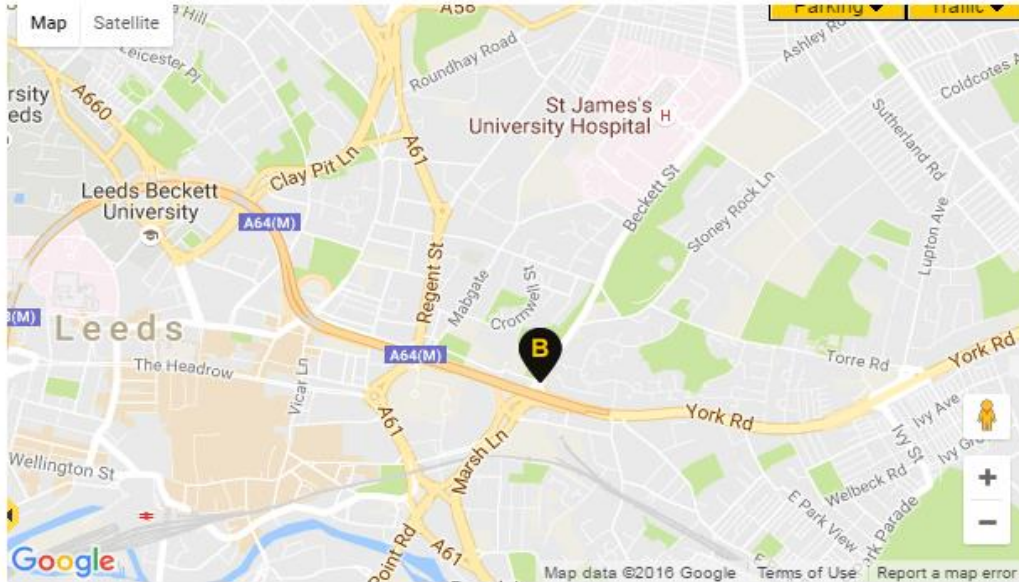

Bridge Community Church, Rider Street, Leeds, LS9 7BQ
Tel: **0113 243 1375**

Web: <https://www.bccleedsconferencing.org/>

PLEASE NOTE: POST CODE FOR SAT NAV – LS9 7EH

Walking from Leeds Central Bus Station:

Head east on York St toward St.Peter's St/A61
Slight left to stay of York Street.
Continue onto Marsh Lane
Slight left onto Burnantofts Street
Turn Left into Rider Street

Walking from Leeds City Train Station:

Head northeast towards New Station Street
Turn right onto New Station Street
Turn right onto Boar Lane
Continue onto Duncan Street
Continue onto Call Lane
Call lane turns slightly right and becomes New York Street
Continue onto York Street
Continue onto Marsh Lane
Slight left onto Burmantofts Street
Turn left into Rider Street